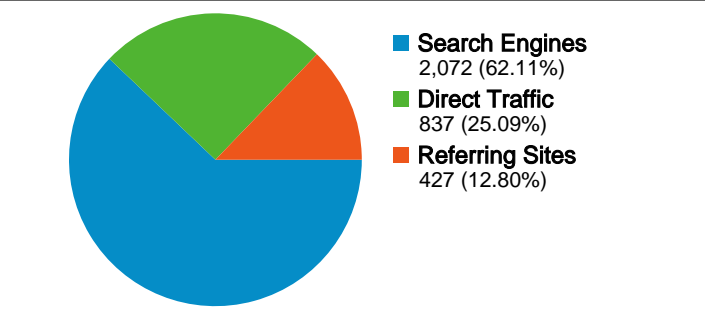

Traffic Sources Overview

Content Overview

Pages	Pageviews	% Pageviews
/gym/gimnasios.html	1,345	11.33%
/bodybuilding/bodybuilding.html	1,144	9.64%
/	886	7.47%
/gym/ficha.html	832	7.01%
/entrenadores/entrenadores.ht	482	4.06%