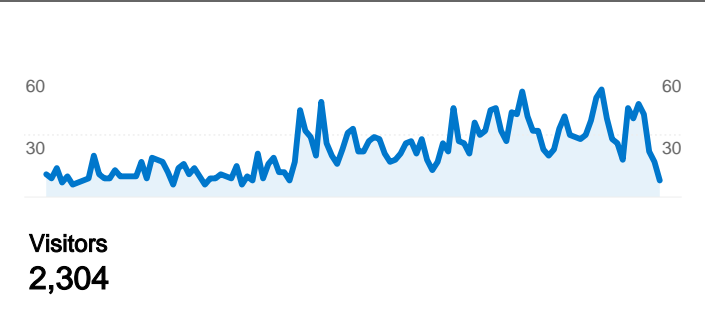

Visitors Overview