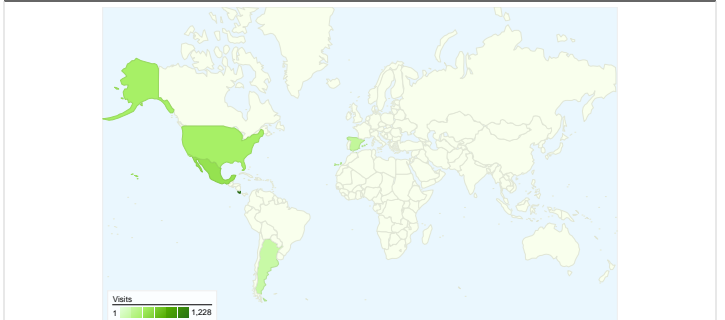

## Site Usage

**3,336** Visits

**57.55%** Bounce Rate

**11,867** Pageviews

**00:03:21** Avg. Time on Site

**3.56** Pages/Visit

**68.53%** % New Visits

## Visitors Overview

## Traffic Sources Overview

## 3,336 visits came from 62 countries/territories