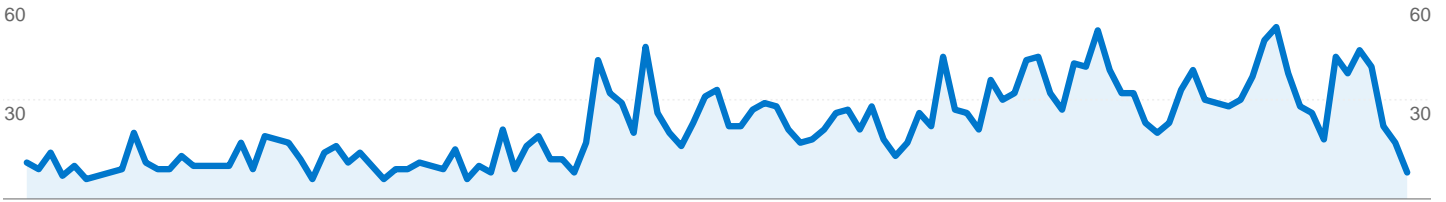

## Site Usage

**3,336** Visits

**57.55%** Bounce Rate

**11,867** Pageviews

**00:03:21** Avg. Time on Site

**3.56** Pages/Visit

**68.53%** % New Visits

## Visitors Overview

## Traffic Sources Overview

## 2,304 people visited this site

 **3,336** Visits

 **2,304** Absolute Unique Visitors

 **11,867** Pageviews

 **3.56** Average Pageviews

 **00:03:21** Time on Site

 **57.55%** Bounce Rate

 **68.68%** New Visits