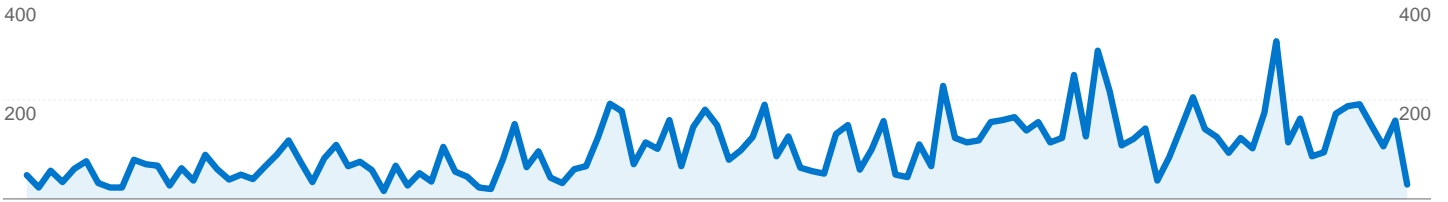

Pages on this site were viewed a total of 11,867 times

11,867 Pageviews

7,848 Unique Views

57.55% Bounce Rate

Top Content

Pages	Pageviews	% Pageviews
/gym/gimnasios.html	1,345	11.33%
/bodybuilding/bodybuilding.html	1,144	9.64%
/	886	7.47%
/gym/ficha.html	832	7.01%
/entrenadores/entrenadores.html	482	4.06%