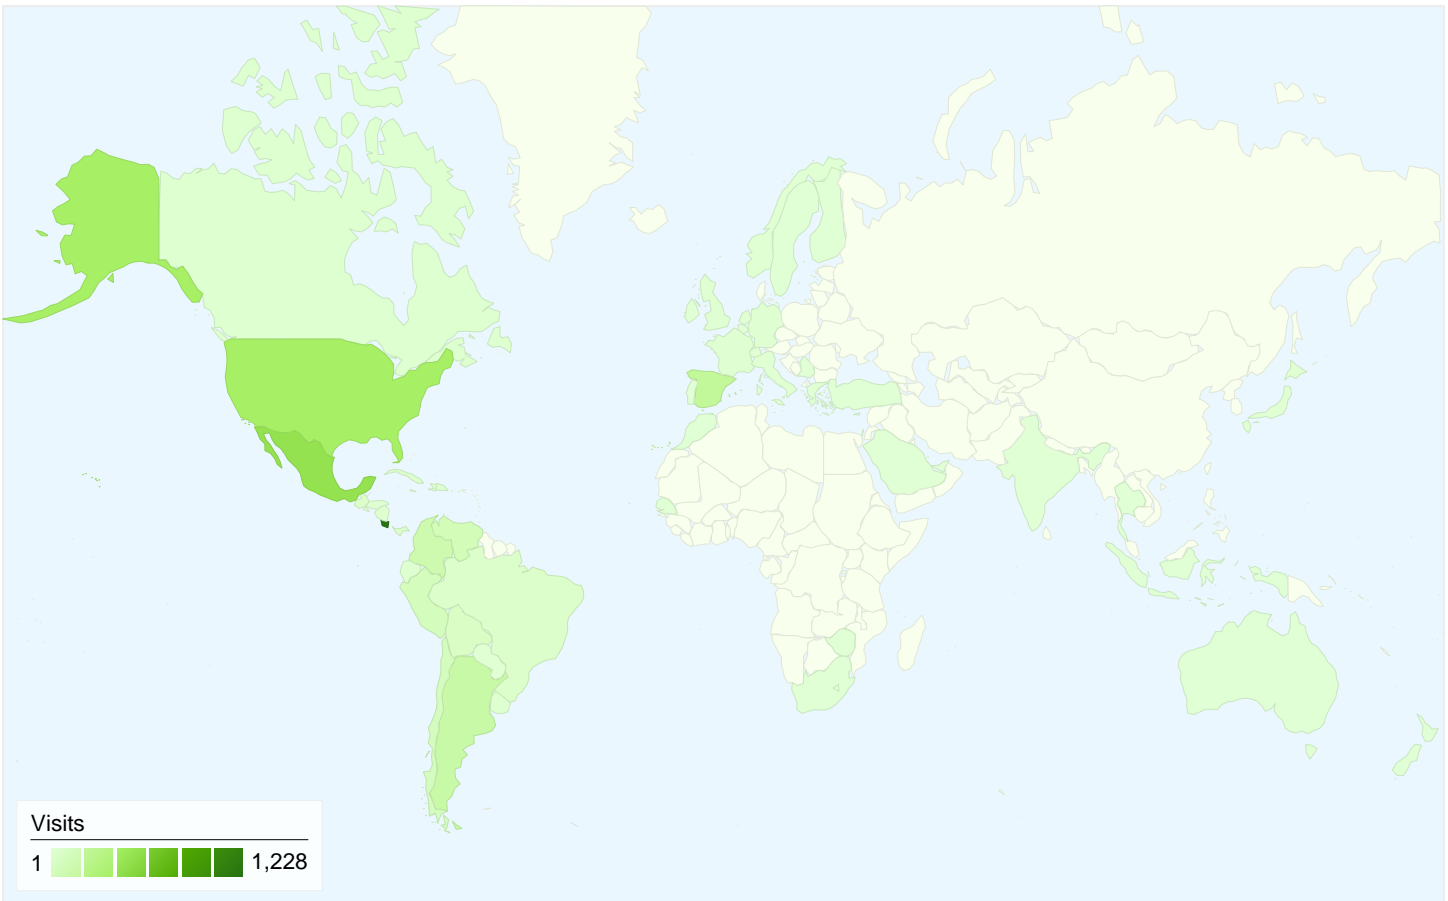

## Traffic Sources Overview

## 2,304 people visited this site

 **3,336** Visits

 **2,304** Absolute Unique Visitors

 **11,867** Pageviews

 **3.56** Average Pageviews

 **00:03:21** Time on Site

 **57.55%** Bounce Rate

 **68.68%** New Visits

## 3,336 visits came from 62 countries/territories